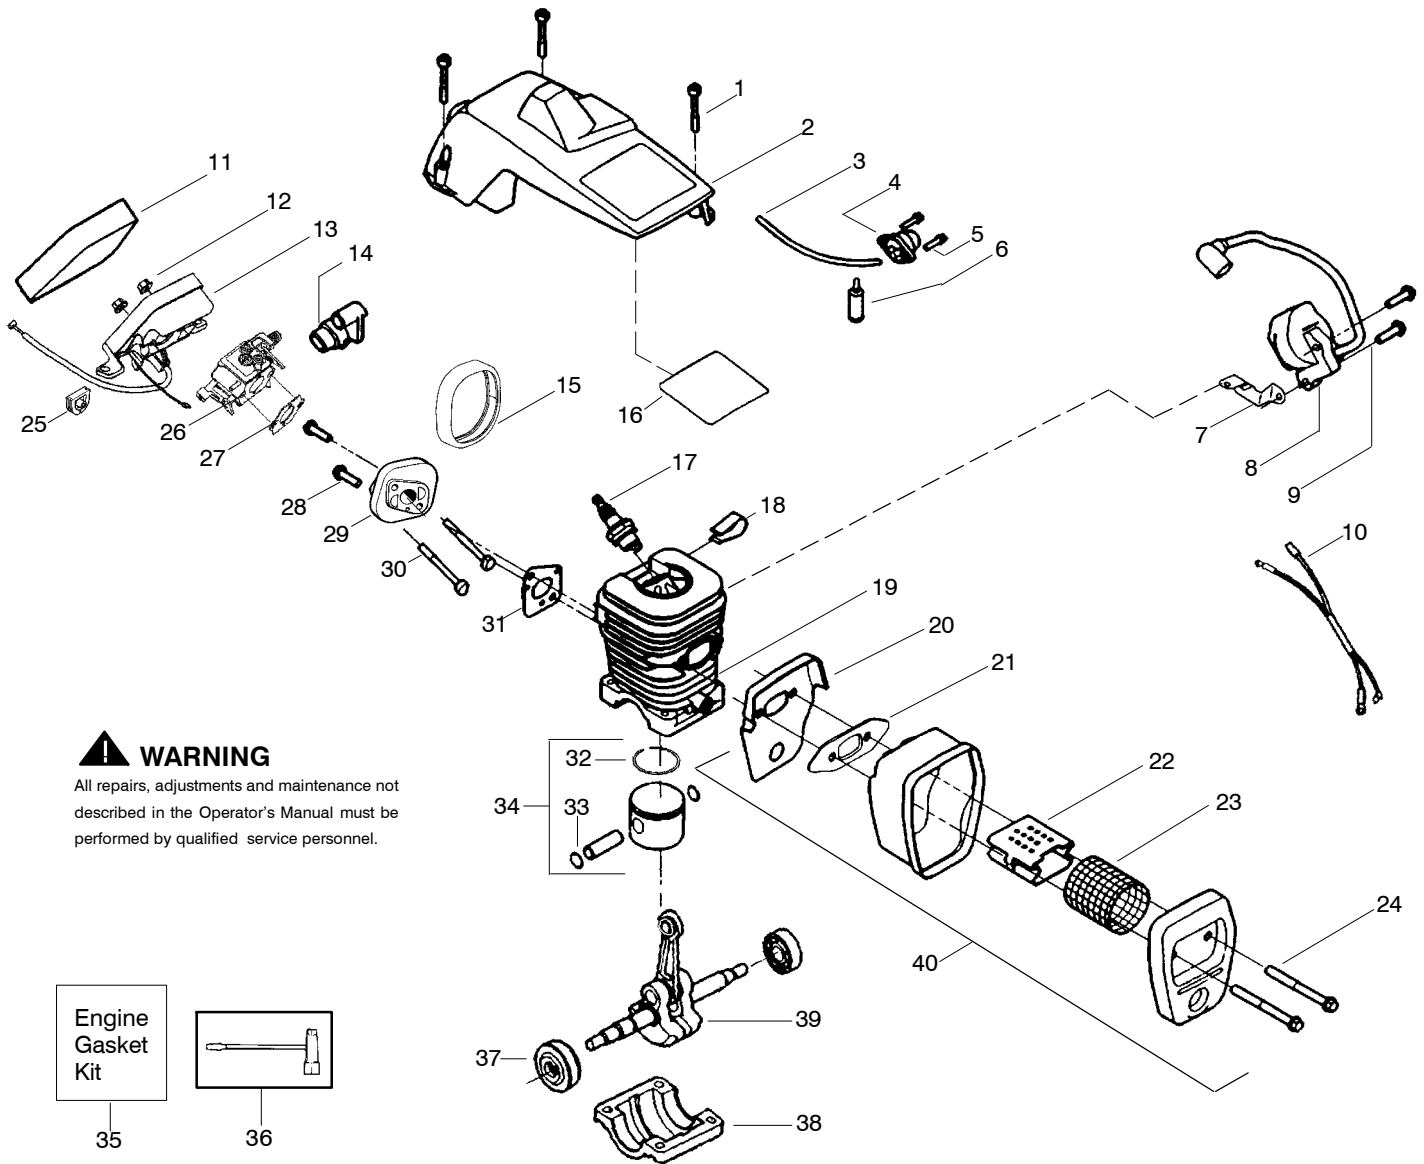

WARNING

All repairs, adjustments and maintenance not described in the Operator's Manual must be performed by qualified service personnel.

Engine Gasket Kit

35

36

Ref.	Part No.	Description	Ref.	Part No.	Description	Ref.	Part No.	Description
1.	530016153	Screw	19.	530012550	Cylinder	36.	530031135	Scrench
2.	530056914	Assy - Cylinder Shield (includes # 16)	20.	530049870	Backplate - Muffler	37.	530056363	Assy - Seal & Bearing
3.	530069247	Kit - Fuel Line (Small)	21.	530069608	Gasket - Muffler (kit)	38.	530037935	Cap - Crankcase
4.	530071835	Kit - Air Purge (Incl. #5)	22.	530037813	Diffuser - Muffler	39.	530047062	Assy - Crankshaft
5.	530015780	Screw	23.	530036103	Screen - Spark	40.	530047207	Assy - Muffler (Incl. 20 - 24)
6.	530095646	Assy - Fuel Pick-up	24.	530016132	Bolt - Muffler			
7.	530047442	Strap - Ground	25.	530047631	Grommet - Throttle Cable			
8.	530039198	Ignition Module	26.	---	Kit - Carburetor			
9.	530015814	Screw		530071820	Zama (W - 20)			
10.	530057475	Assy - Wire Harness		530071821	Walbro (WT - 662)			
11.	530037793	Foam - Air Filter	27.	530069608	Gasket - Carb. (kit)			
12.	530016101	Nut	28.	530016386	Screw	✓	530166055	(Scan)
13.	530057702	Assy - Air Box	29.	530049700	Carb. Adapter	✓	530166056	(Euro I)
14.	530035526	Grommet - Carb Adjust	30.	530016187	Screw	✓	530166057	(Euro II)
15.	530054144	Seal - Carb Adapter	31.	530069608	Gasket - Adaptor (kit)	✓	530166058	(Euro III)
16.	530055698	Reflector - Heat	32.	530038729	Ring - Piston	✓	530166059	(Euro IV)
17.	952030150	Spark Plug (RCJ - 7Y)	33.	530015697	Retainer - Piston Pin	✓	530166060	(Euro V)
18.	530016136	Clip - High Tension Lead	34.	530071408	Kit - Piston (Incl. 32 & 33)	✓	530166061	(Turkish)
			35.	530069608	Kit - Engine Gasket (Incl. 21, 27 & 31)	✓	530166062	(Russian)
						✓	530054781	Decal - Warning

✓ = NEW PART NUMBER FOR THIS IPL

★ = REFER TO THE SERVICE REFERENCE INDICATED FOR MORE INFORMATION. (LOCATED AT END OF IPL)